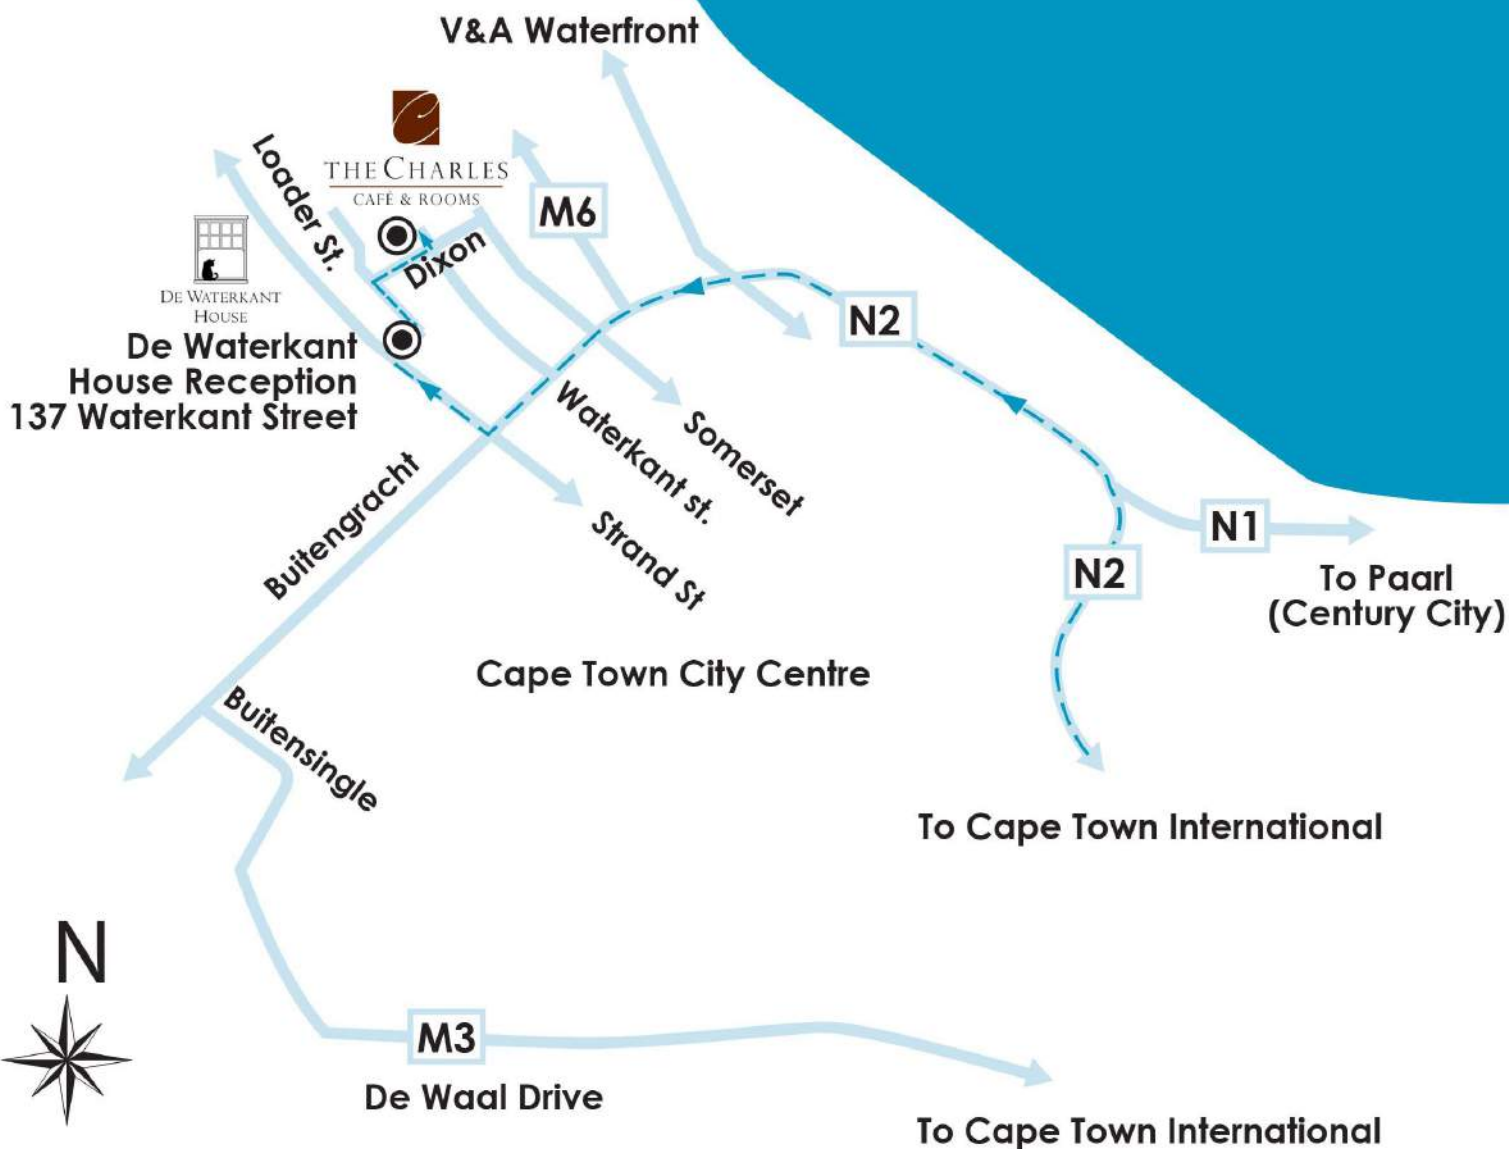

DE WATERKANT
HOUSE

Reception
The Charles,
137 Waterkant Street,
Cape Town, South Africa
+27 (0) 21 437 9706

Directions from Airport

1. De Waterkant House is located in De Waterkant, roughly situated between Signal Hill and the Waterfront, between the Central Business District and Green Point
2. Exit Airport Direction N2 Cape Town, and as you approach the city, follow the N2 CITY, FORESHORE, SEA POINT signage.
3. Follow N2 Stad/City signs for 22km's until you arrive at the Coen Steytler Avenue traffic lights. The Cape Town International Convention Centre is on your left hand side and the V&A Waterfront on your right hand side. Proceed straight over the intersection.
4. Cross over two more intersections and at the third traffic light, Strand Street, turn right.
5. Turn into the fourth road to your right, Loader Street.
6. Almost immediately, the roads makes a 90 degree turn to the left. 1 Loader is on the corner, on your left hand side.
7. Carry on straight until you reach Dixon Street, turn right.
8. Take the next turn off right into Dixon Street and then right in Waterkant Street. Check in at The Charles is situated on the corner of Dixon and Waterkant Streets.